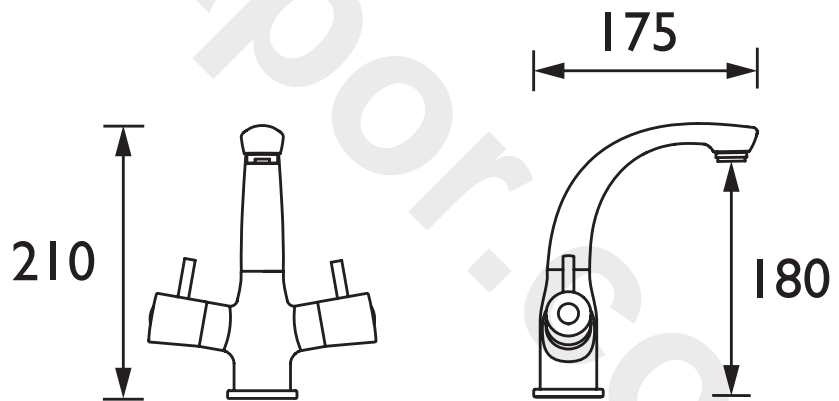

### Specification

<b>Product Type:</b>	Bathroom Taps
<b>Main Construction Material:</b>	Brass
<b>Mount Type:</b>	Deck
<b>Handle Type:</b>	Lever
<b>Connection Inlet:</b>	15mm Copper Connecting Pipes
<b>Connection Outlet:</b>	M24 Flow Straightener
<b>Number of Tap Holes:</b>	1
<b>Valve/Cartridge Type:</b>	Thermostatic Cartridge & 1/2" Ceramic Disc Valve
<b>Plumbing System Requirements:</b>	Suitable for balanced systems
<b>Working Pressure Range:</b>	Min 0.2 bar, Max 5 bar
<b>Maximum Hot Water Temperature: °C</b>	65
<b>Maximum Static Pressure: (bar)</b>	10
<b>Flow Type:</b>	Single
<b>Isolation Included:</b>	No

### Dimensions (measurements in mm)